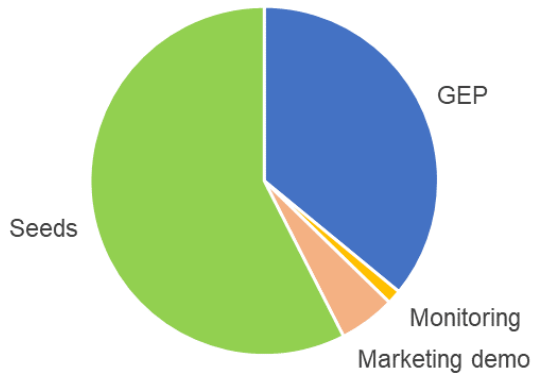

MARKGRONINGEN factsheet

Lettenbödle 2,
71706 Markgröningen,
Germany

GPS 48.911895, 9.072868

Asonganyi Ngwenwo
+49 170 3380337
asongngwenwo@eurofins.com

5 Field Technicians

Field Network of **35** Farmers
50km trial radius

Baden-Württemberg, Germany
Maritime EPPO Zone
North GLP Zone

GEP Studies

Core Services

Expert Services

Specialist Equipment

Drill/Planter

Combine Harvester