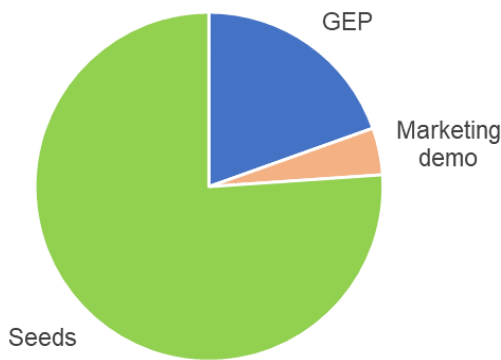

Niedersachsen, Germany
Maritime EPPO Zone
North GLP Zone

GEP Studies

Core Services

Expert Services

Specialist Equipment

Drill/Planter

Combine Harvester