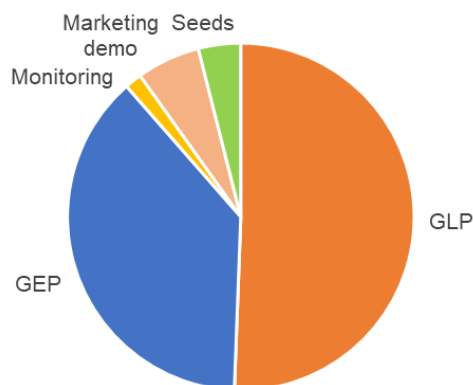

Field Network of **+100** Farmers
90% of trials around **50 km**

Emilia Romagna Italy
Mediterranean EPPO Zone
South GLP Zone

GEP Studies
GLP Studies

Core Services

Expert Services

Specialist Equipment

**Motorized
Sprayer**