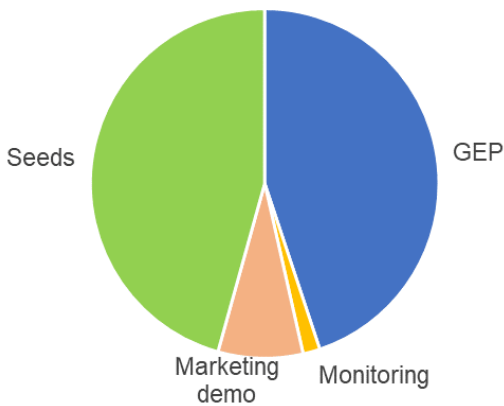

Core Services