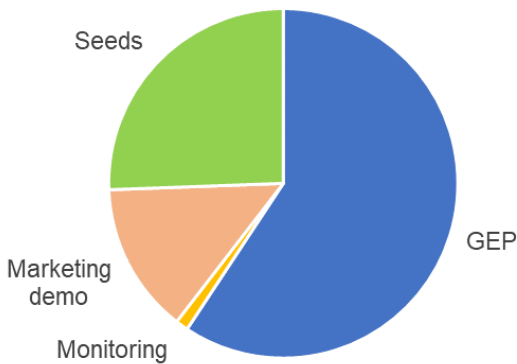

**Schleswig-Holstein,
Germany**
Maritime EPPO Zone
North GLP Zone

GEP Studies

Core Services

Expert Services

Specialist Equipment

Drill/Planter

Combine Harvester