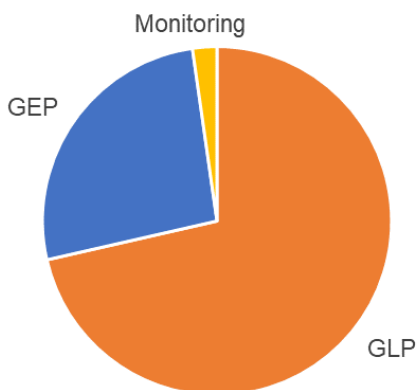

Field Network of **+100** Farmers
5 long term land rentals

Valencia, Spain
Mediterranean EPPO Zone
South GLP Zone

GEP Studies
GLP Studies

Core Services

Expert Services

Specialist Equipment

Land Preparation Equipment