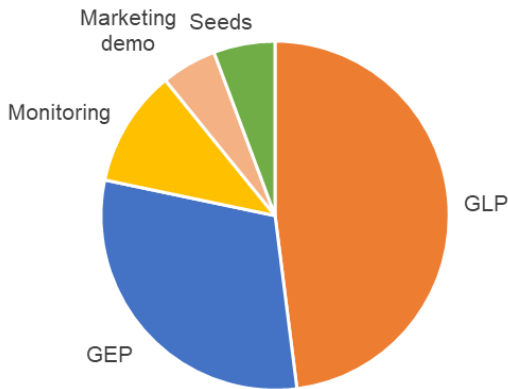

Field Network of **>120** Farmers
75% trials around **50 km**

Occitanie, France
Mediterranean EPPO Zone
South GLP Zone

GEP Studies
GLP Studies

Core Services

Expert Services

Specialist Equipment

Land Preparation Equipment